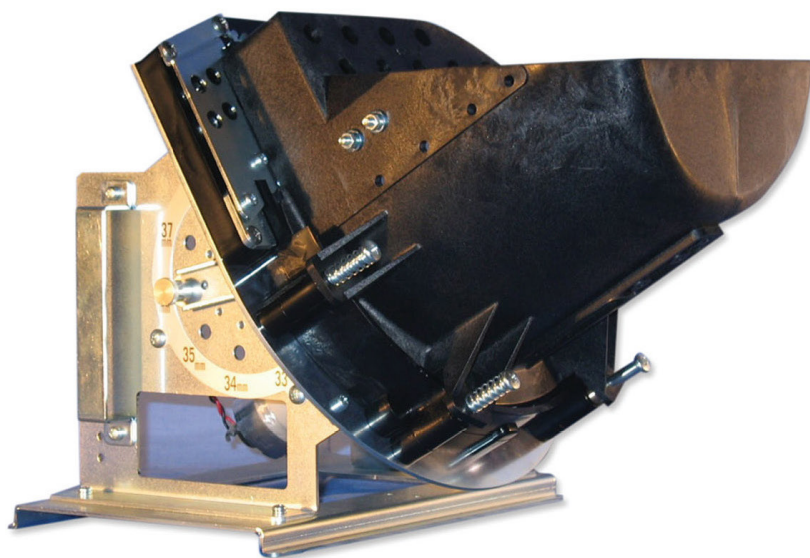

EH-750

Coin Hopper for Gaming

Asahiseiko

The EH-750 features a new dispensing method to ensure maximum conversion flexibility.

FEATURES

- The EH-750 coin hopper is ideal for large coin applications
- The EH-750 is easy to convert with only 3 different conversion options

TECHNICAL SPECIFICATIONS

- **Applicable Coin Size**
Diameter: 19.75 - 38mm
Thickness: 1.5 - 3.2mm
- **Dispensing Speed**
200 coins per minute (approximately)
- **Coin Capacity**
Coin Size (example) Head Capacity
24.3mm diameter 1000
- **Counting Method**
Proximity Sensor or Microswitch
- **Motor (Voltage) Options**
24V DC
- **Current Consumption**
24V DC: 5A Peak